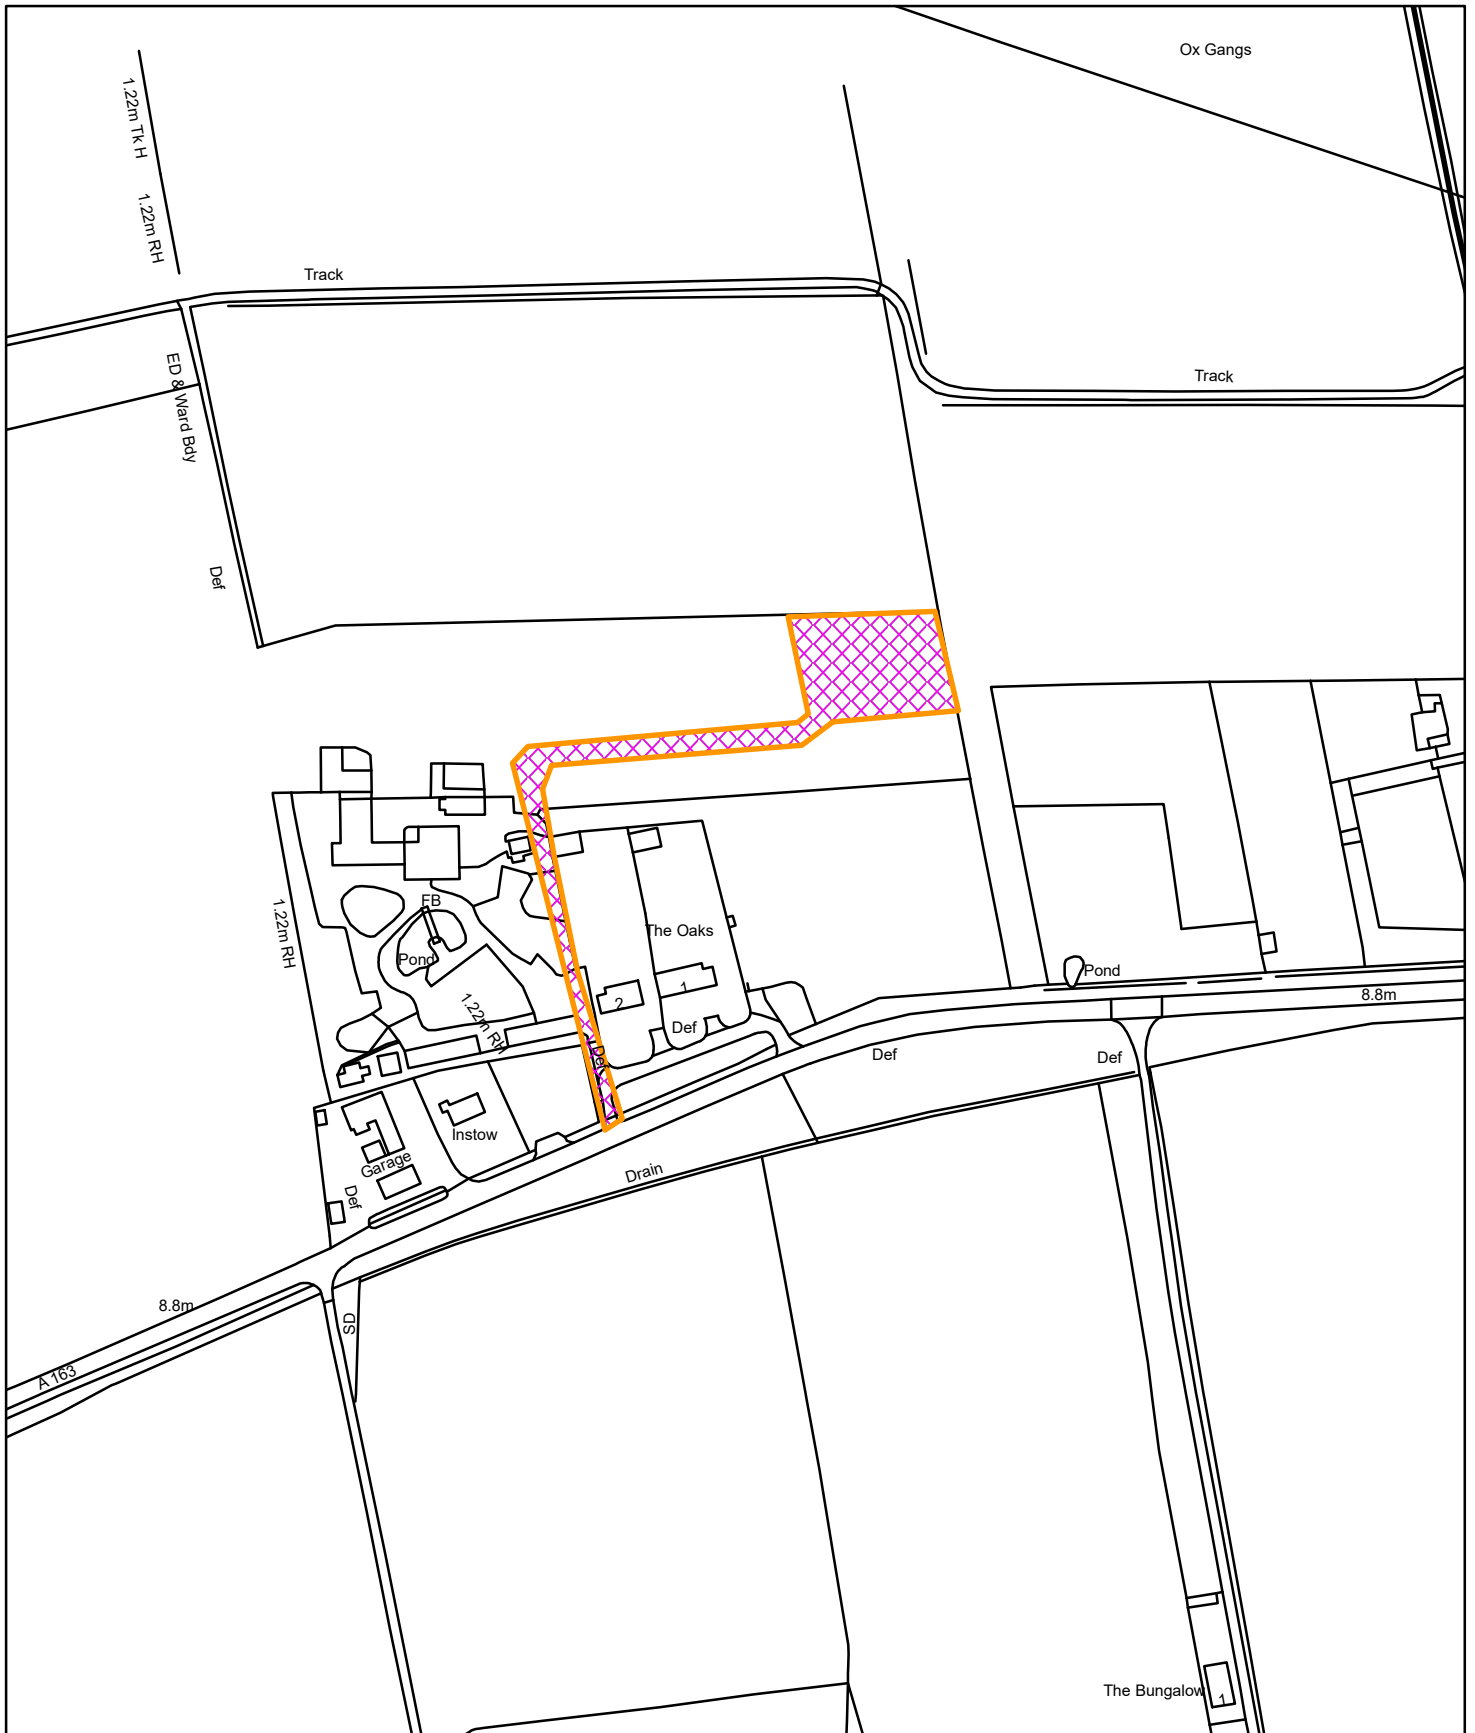

Birchwood Lodge, Market Weighton Road, Barlby
2020/1325/FUL

Reproduced from the Ordnance Survey mapping with the permission of Her Majesty's Stationary Office. Unauthorised reproduction infringes Crown Copyright and may lead to prosecution or civil proceedings © Crown Copyright
Selby District Council Licence No. 100018656
This copy has been produced specifically for Planning and Building Control purposes only.
No further copies may be made.

N

1:2,500